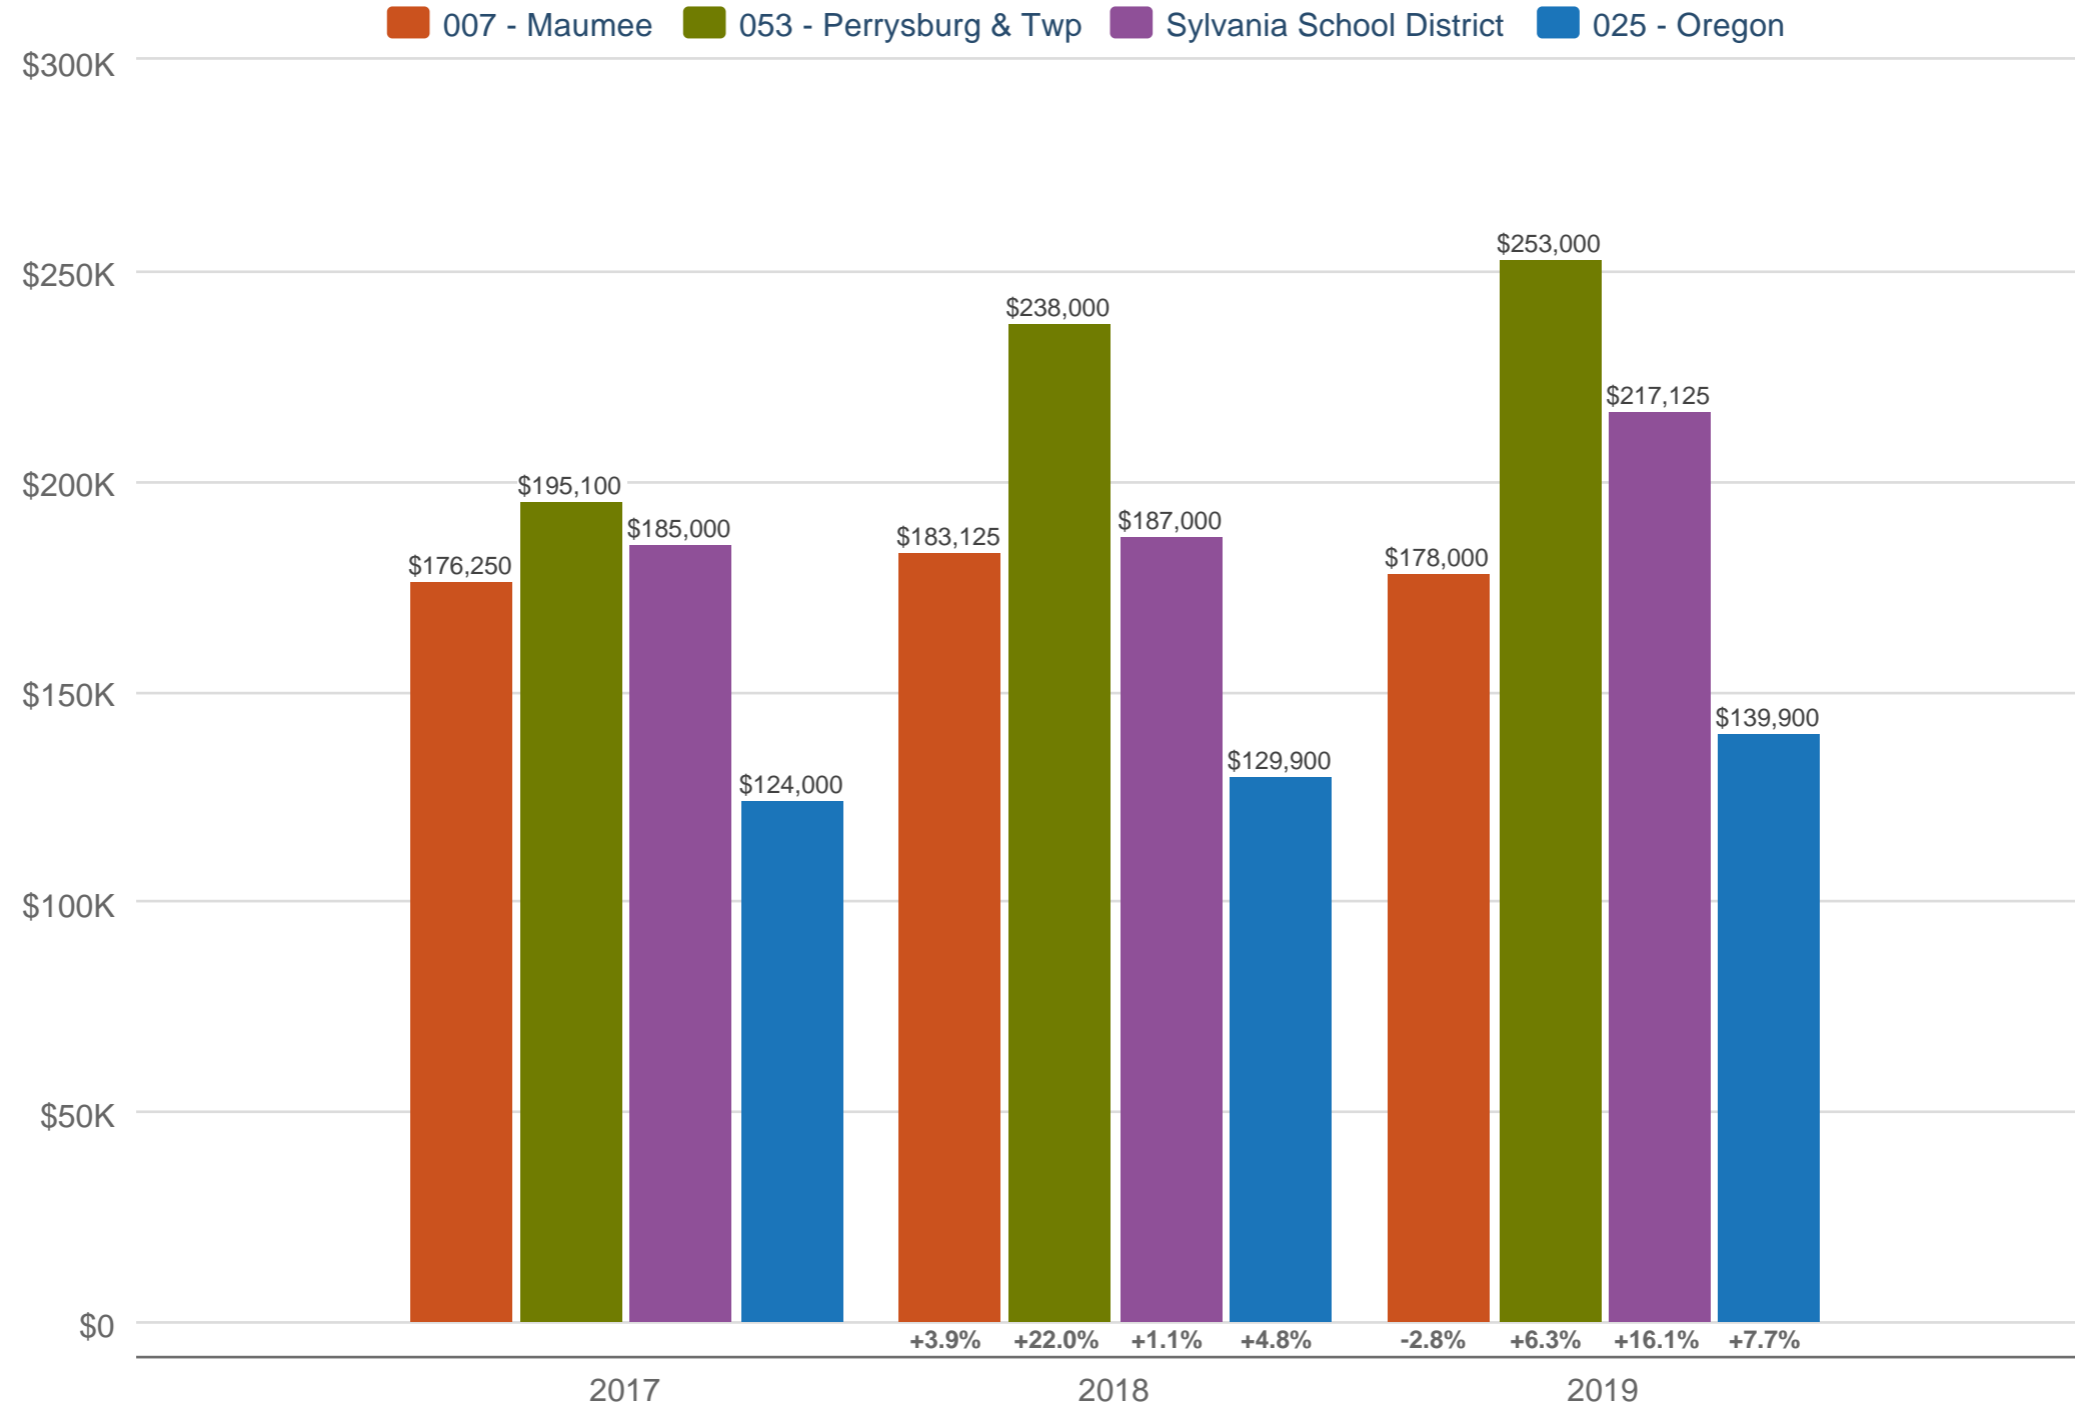

Stacey Erard

Realtor - RE/MAX Preferred Associates

Office: 419-944-9928
stacey.erard@gmail.com

People matter more than property!

March Median Sales Price

007 - Maumee & 053 - Perrysburg & Twp & Sylvania School District & 025 - Oregon

Each data point is one month of activity. Data is from April 11, 2019.