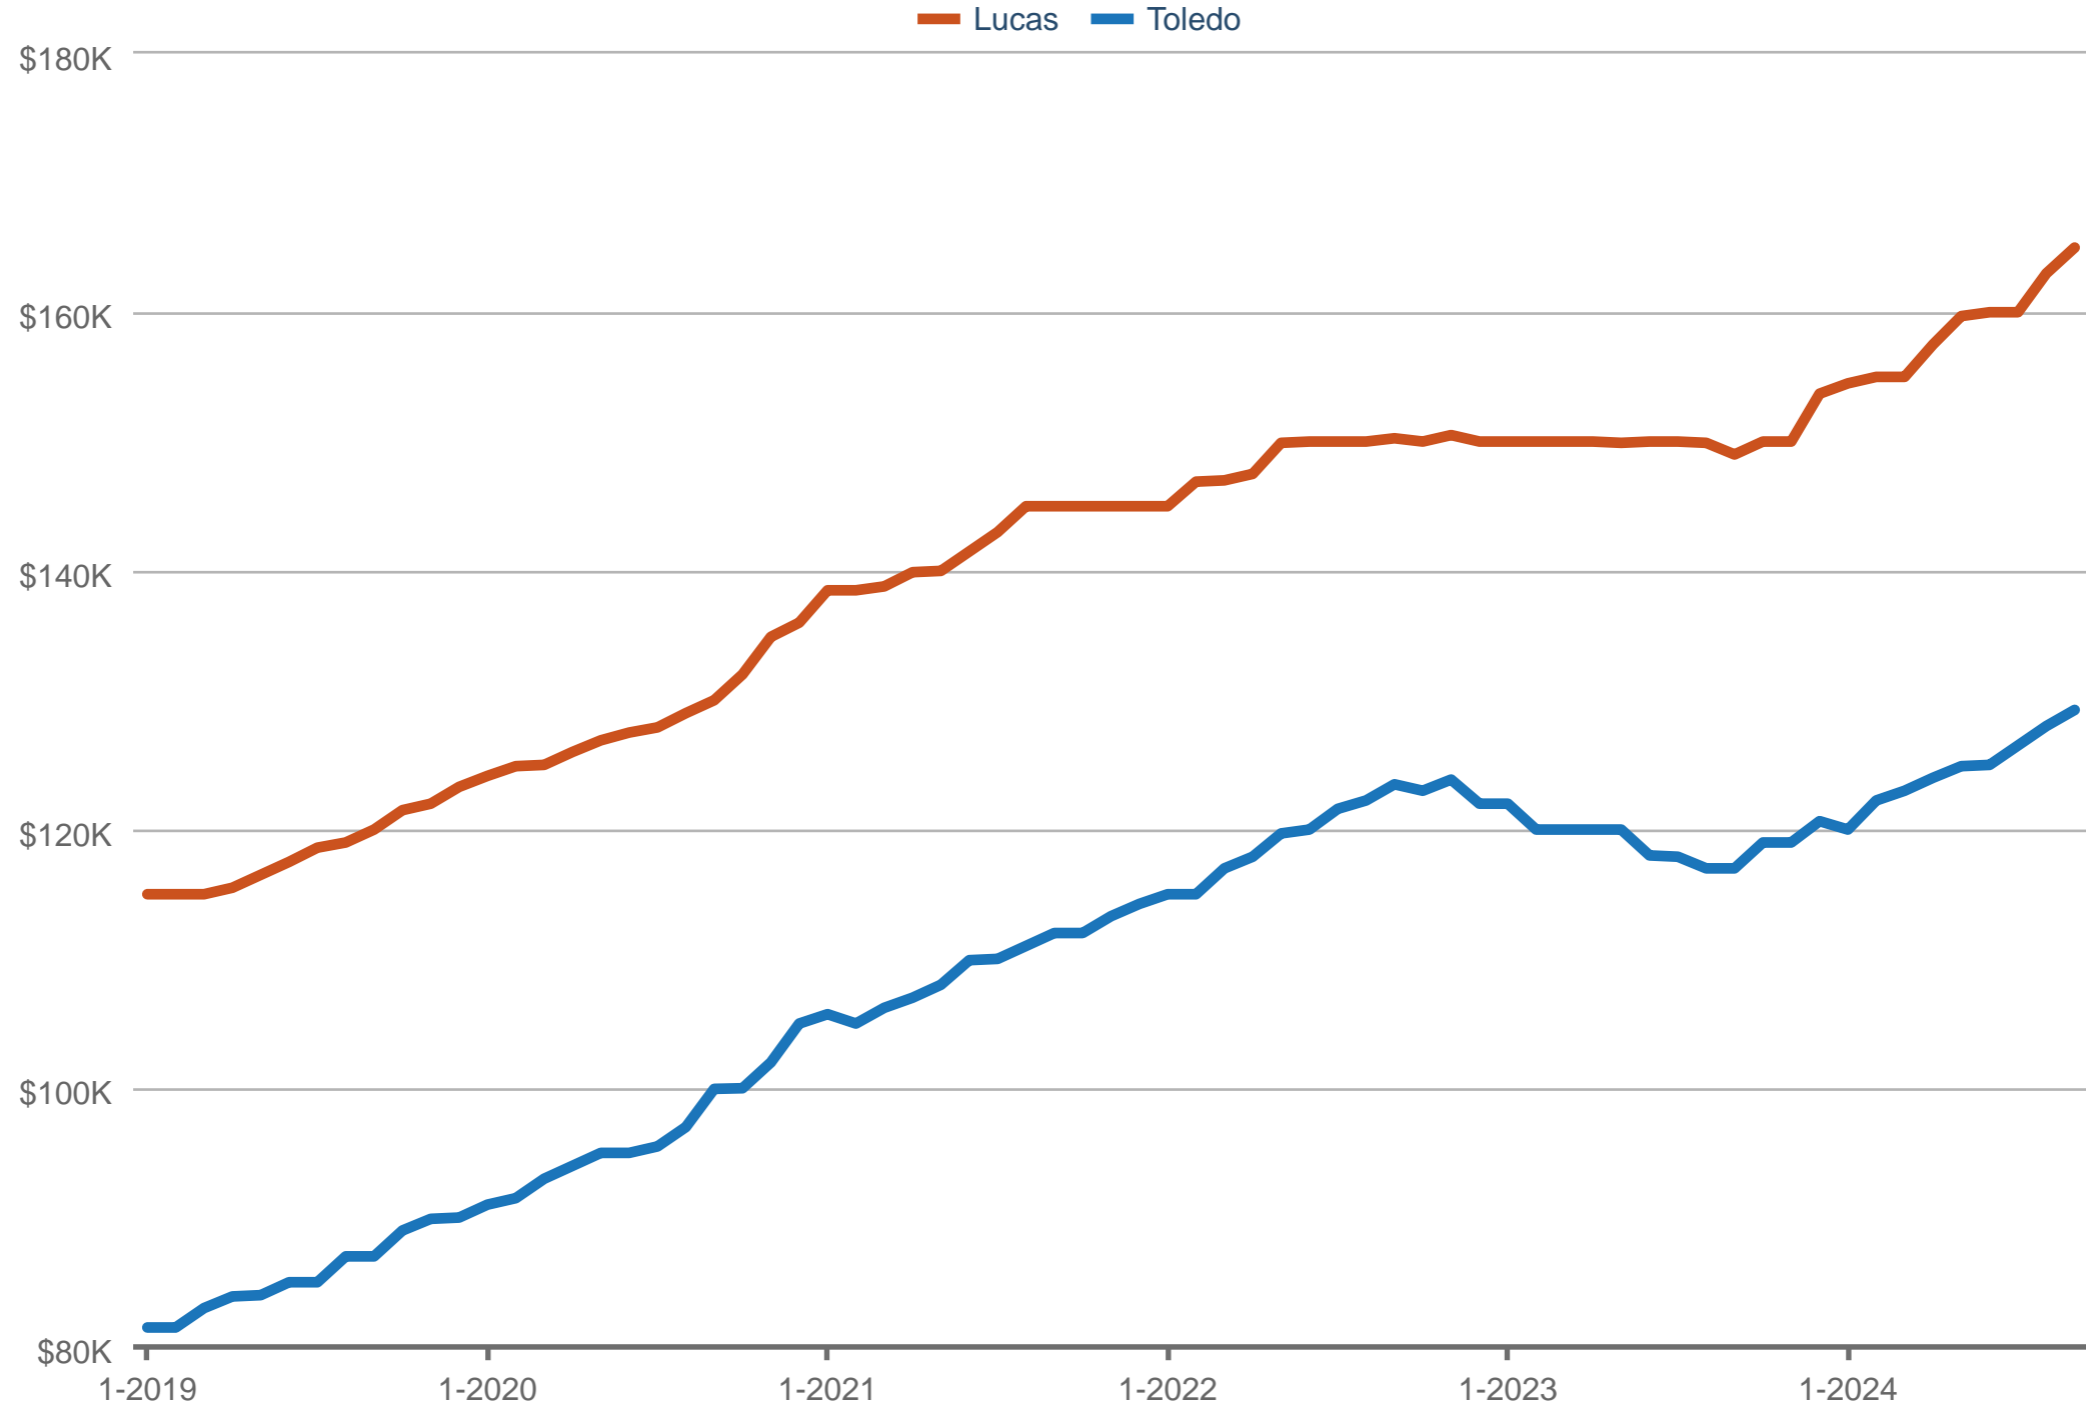

### Median Sales Price

Lucas & Toledo

Each data point is 12 months of activity. Data is from October 3, 2024.