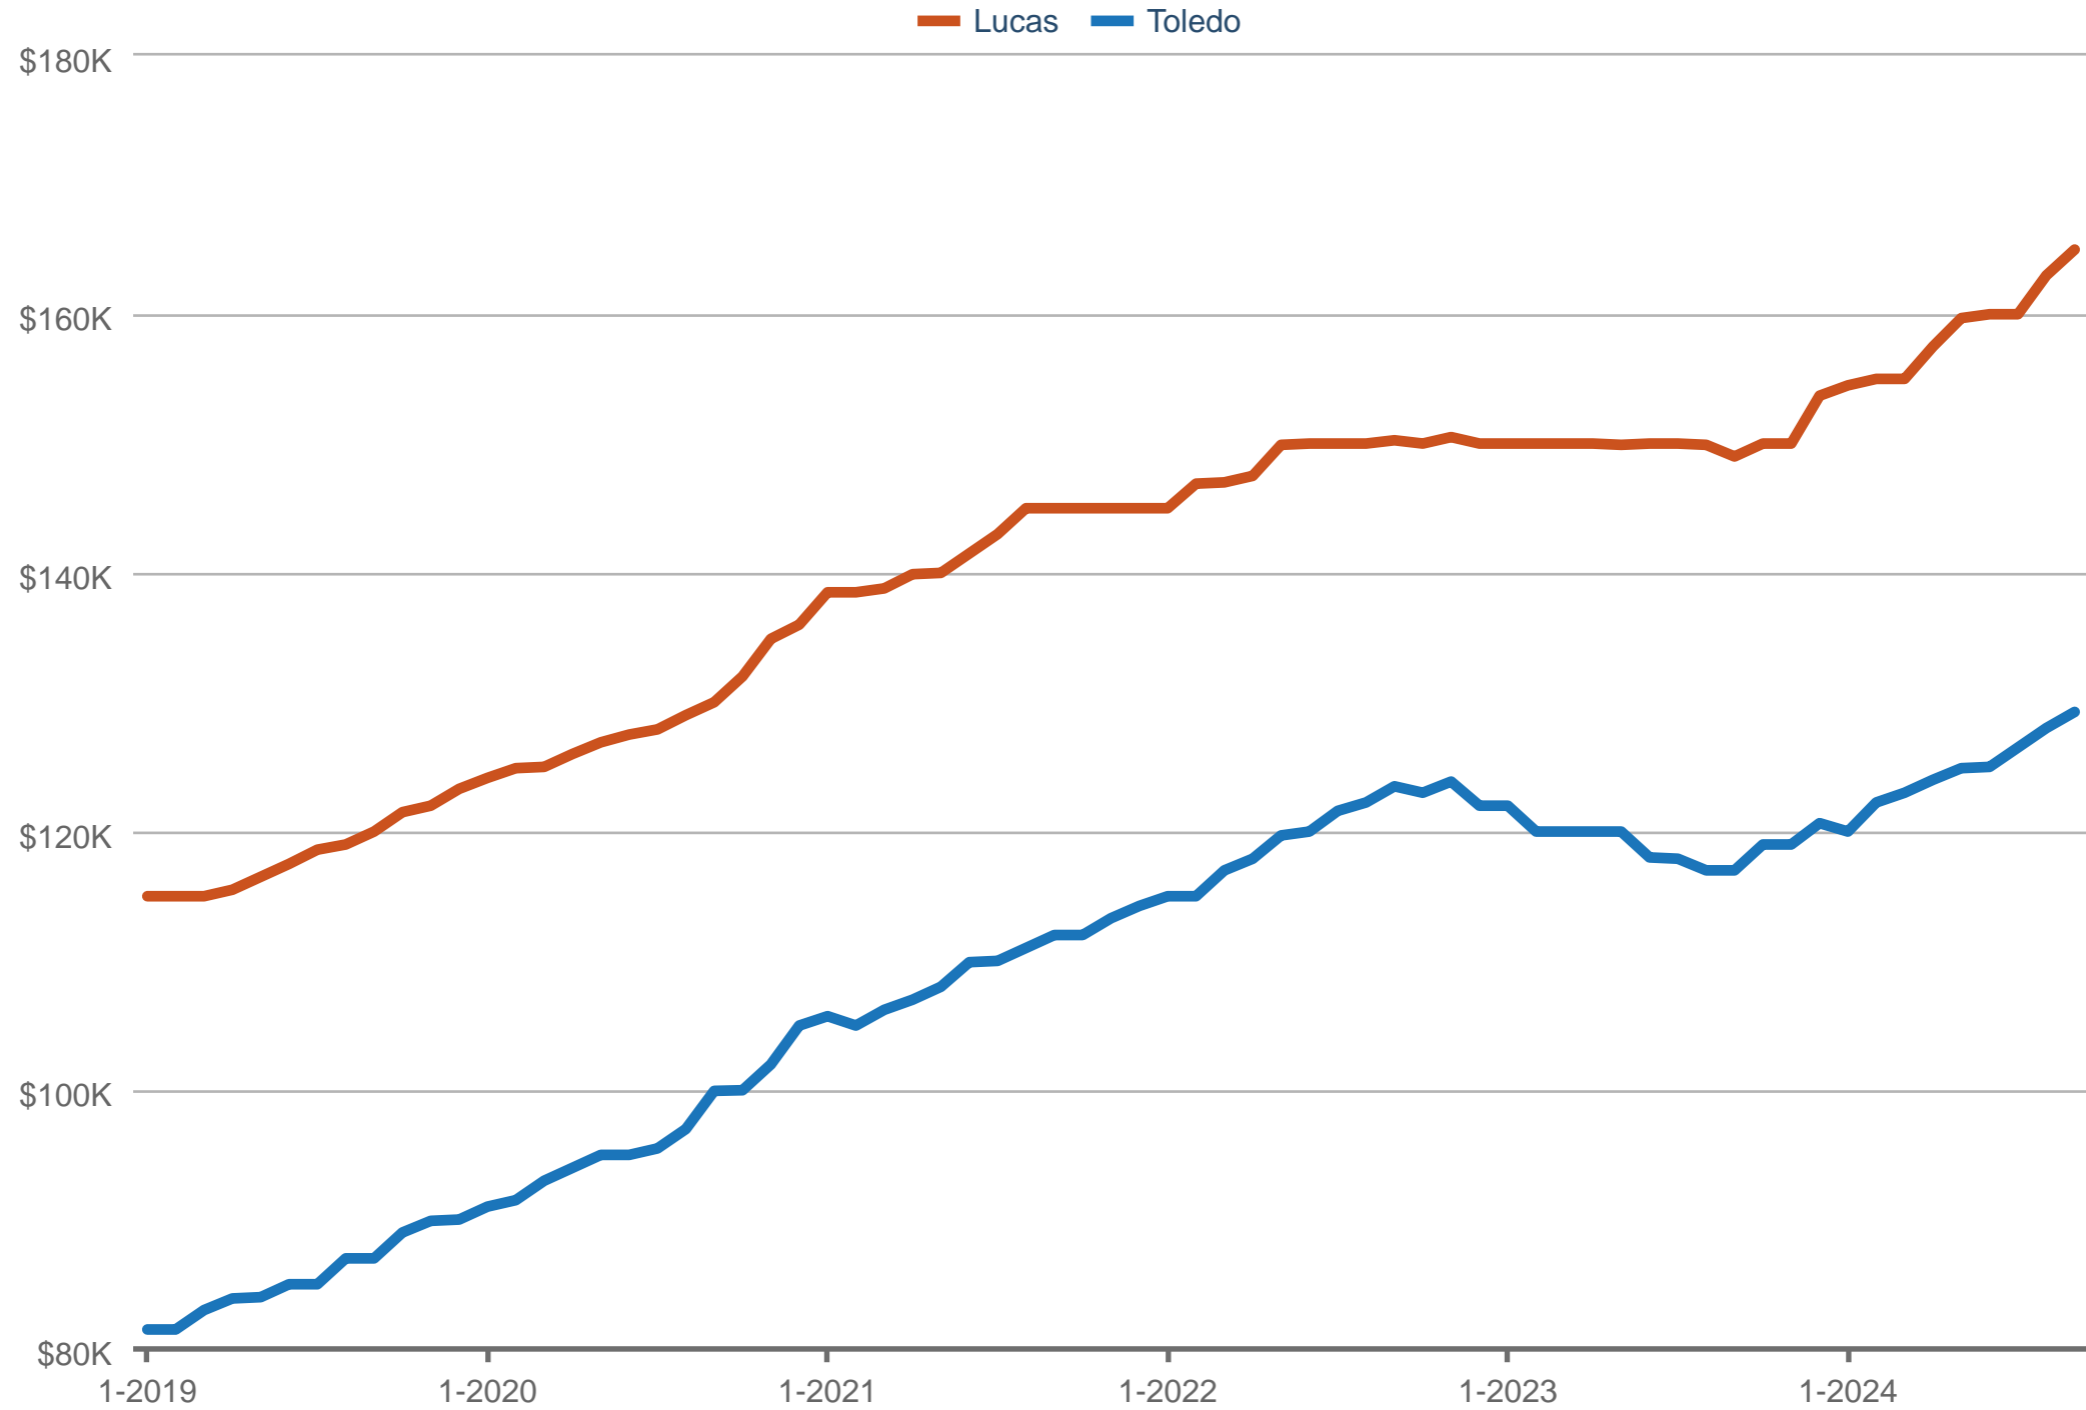

### Median Sales Price

Lucas & Toledo

Each data point is 12 months of activity. Data is from October 3, 2024.